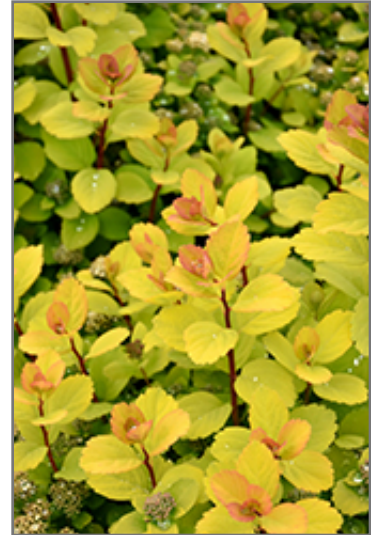

Planting & Growing

Glow Girl Birch Leaf Spirea will grow to be about 24 inches tall at maturity, with a spread of 24 inches. It tends to fill out right to the ground and therefore doesn't necessarily require facer plants in front. It grows at a medium rate, and under ideal conditions can be expected to live for approximately 20 years.

This shrub should only be grown in full sunlight. It prefers to grow in average to moist conditions, and shouldn't be allowed to dry out. It is not particular as to soil type or pH. It is highly tolerant of urban pollution and will even thrive in inner city environments. This is a selected variety of a species not originally from North America.

Glow Girl Birch Leaf Spirea foliage
Photo courtesy of NetPS Plant Finder