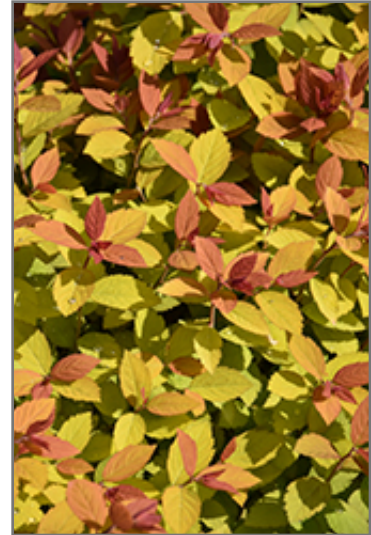

Double Play Big Bang® Spirea

Spiraea 'Tracy'

Height: 3 feet

Spread: 3 feet

Sunlight: ☐

Hardiness Zone: 4a

Group/Class: Double Play Series

Description:

This variety features orange-red emerging foliage that transitions to deep yellow; clusters of pink and hot pink blooms in spring and summer; a fantastic garden focal point for the spring and summer

Ornamental Features

Double Play Big Bang Spirea features showy clusters of shell pink flowers with hot pink eyes at the ends of the branches from mid spring to mid summer. It has yellow deciduous foliage which emerges red in spring. The serrated pointy leaves turn an outstanding brick red in the fall.

Landscape Attributes

Double Play Big Bang Spirea is a multi-stemmed deciduous shrub with a more or less rounded form. Its relatively fine texture sets it apart from other landscape plants with less refined foliage.

This shrub will require occasional maintenance and upkeep, and is best pruned in late winter once the threat of extreme cold has passed. It is a good choice for attracting butterflies to your yard, but is not particularly attractive to deer who tend to leave it alone in favor of tastier treats. It has no significant negative characteristics.

Double Play Big Bang Spirea is recommended for the following landscape applications;

Double Play Big Bang Spirea foliage
Photo courtesy of NetPS Plant Finder