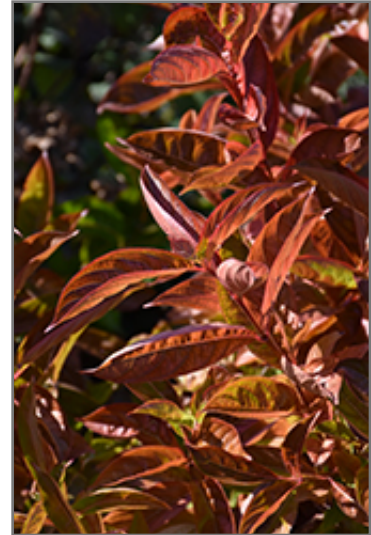

Wings Of Fire Weigela

Weigela florida 'Wings Of Fire'

Height: 5 feet

Spread: 5 feet

Sunlight: ○

Hardiness Zone: 4a

Description:

This magnificent cultivar forms a stately mounded shrub with wide winged foliage that flushes with tones of red and orange as the season progresses, until it becomes deep burgundy in fall; ideal for the mixed garden border

Ornamental Features

Wings Of Fire Weigela features showy clusters of pink trumpet-shaped flowers along the branches from mid to late spring. It has attractive red-variegated green foliage with hints of orange which emerges red in spring. The glossy pointy leaves are highly ornamental and turn burgundy in fall.

Landscape Attributes

Wings Of Fire Weigela is a dense multi-stemmed deciduous shrub with a mounded form. Its relatively fine texture sets it apart from other landscape plants with less refined foliage.

This shrub will require occasional maintenance and upkeep, and should only be pruned after flowering to avoid removing any of the current season's flowers. It is a good choice for attracting hummingbirds to your yard. It has no significant negative characteristics.

Wings Of Fire Weigela is recommended for the following landscape applications;

- Accent
- Mass Planting
- Hedges/Screening
- General Garden Use

Wings Of Fire Weigela foliage
Photo courtesy of NetPS Plant Finder