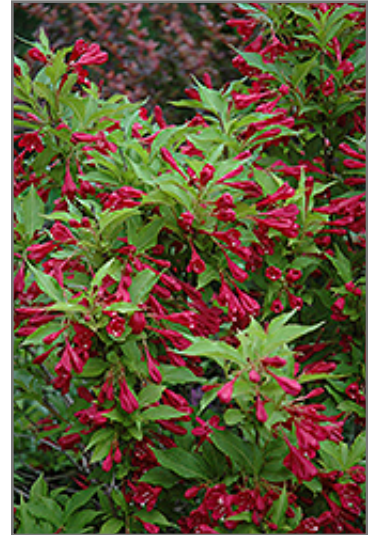

Planting & Growing

Red Prince Weigela will grow to be about 6 feet tall at maturity, with a spread of 6 feet. It has a low canopy, and is suitable for planting under power lines. It grows at a medium rate, and under ideal conditions can be expected to live for approximately 30 years.

This shrub should only be grown in full sunlight. It prefers to grow in average to moist conditions, and shouldn't be allowed to dry out. It is not particular as to soil type or pH. It is highly tolerant of urban pollution and will even thrive in inner city environments. This is a selected variety of a species not originally from North America.

Red Prince Weigela flowers
Photo courtesy of NetPS Plant Finder