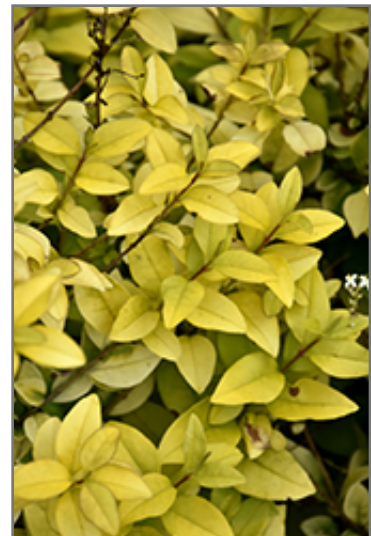

Ornamental Features

Golden Ticket Privet has attractive gold deciduous foliage on a plant with an upright spreading habit of growth. The glossy pointy leaves are highly ornamental but do not develop any appreciable fall color. It has panicles of lightly-scented white flowers hanging below the branches from late spring to early summer.

Landscape Attributes

Golden Ticket Privet is a dense multi-stemmed deciduous shrub with an upright spreading habit of growth. Its relatively fine texture sets it apart from other landscape plants with less refined foliage.

- Hedges/Screening
- General Garden Use

Golden Ticket Privet
Photo courtesy of NetPS Plant Finder

Golden Ticket Privet foliage
Photo courtesy of NetPS Plant Finder

Planting & Growing

Golden Ticket Privet will grow to be about 6 feet tall at maturity, with a spread of 6 feet. It tends to be a little leggy, with a typical clearance of 2 feet from the ground, and is suitable for planting under power lines. It grows at a fast rate, and under ideal conditions can be expected to live for approximately 30 years.